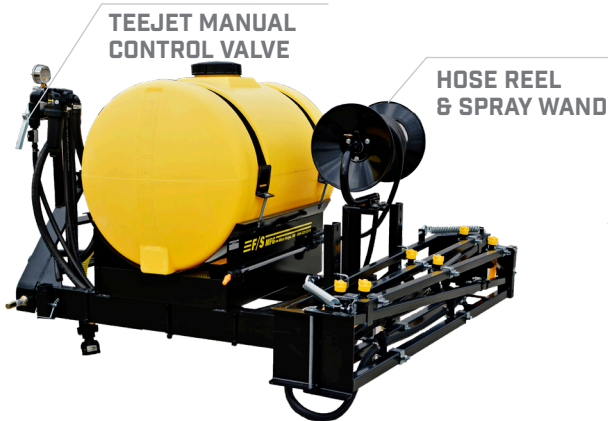

SELECT YOUR SPRAYER

MANUAL CONTROLS

Part#	Gal.	Description	I
HOMESTEAD-25 NEW	25	3 Pt Homestead Sprayer	
HOMESTEAD-50	50	3 Pt Homestead Sprayer	
HOMESTEAD-110	110	3 Pt Heavy Duty Sprayer	
HOMESTEAD-150	150	3 Pt Heavy Duty Sprayer	
HOMESTEAD-200	200	3 Pt Heavy Duty Sprayer