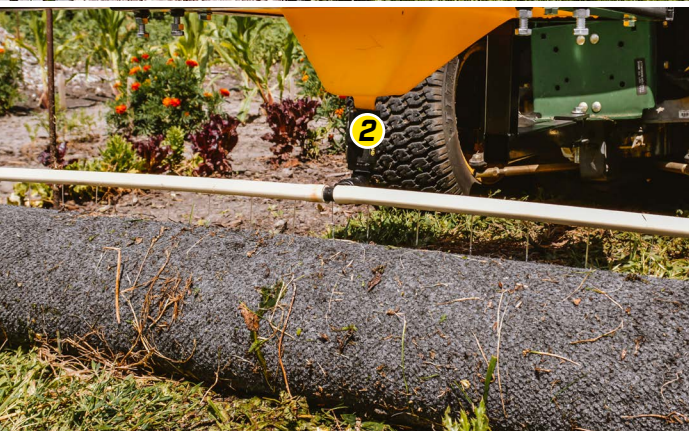

DANDY-LION KILLERS

THE **NO DRIFT** CHEMICAL APPLICATOR

- 01 TRU-KLEEN FULL DRAIN TANK
- 02 GRAVITY FED *[No Electronics]*
- 03 ADJUSTABLE HANDLE *[Push-Type]*
- 04 ADJUSTABLE HITCH *[Pull-Type]*
- 05 NO DRIFT ROLLER *[Applies Chemical Directly on Plants]*

DANDY-LION KILLERS

WR36" 3 GALLON PUSH TYPE

Part#	Description
WR36	36" Weed Roller - Push Type
REPLACEMENT PARTS	
CWR1033	WR36 Manifold Assembly
CWR1034	WR36 Roller with Carpet
CWR1045	WR36 Carpet

WR48" 12 GALLON PULL TYPE

Part#	Description
WR48	48" Weed Roller - Pull Type
REPLACEMENT PARTS	
CWR1006	WR48 Manifold Assembly
CWR1025	WR48 Roller with Carpet
CWR1055	Plastic Knob Plunger Spring Lock Pin 1" x 5/8 - 11" x .44
CWR1066	WR48 Carpet
CWR1054	Replacement Tire

WR72" 25 GALLON PULL TYPE

Part#	Description
WR72	72" Weed Roller - Pull Type
REPLACEMENT PARTS	
CWR1070	WR72 Manifold Assembly (One Side Only)
CWR1034	WR72 Roller with Carpet
CWR1055	Plastic Knob Plunger Spring Lock Pin 1" X 5/8-11" X .44
CWR1045	WR72 Carpet
CWR1054	Replacement Tire