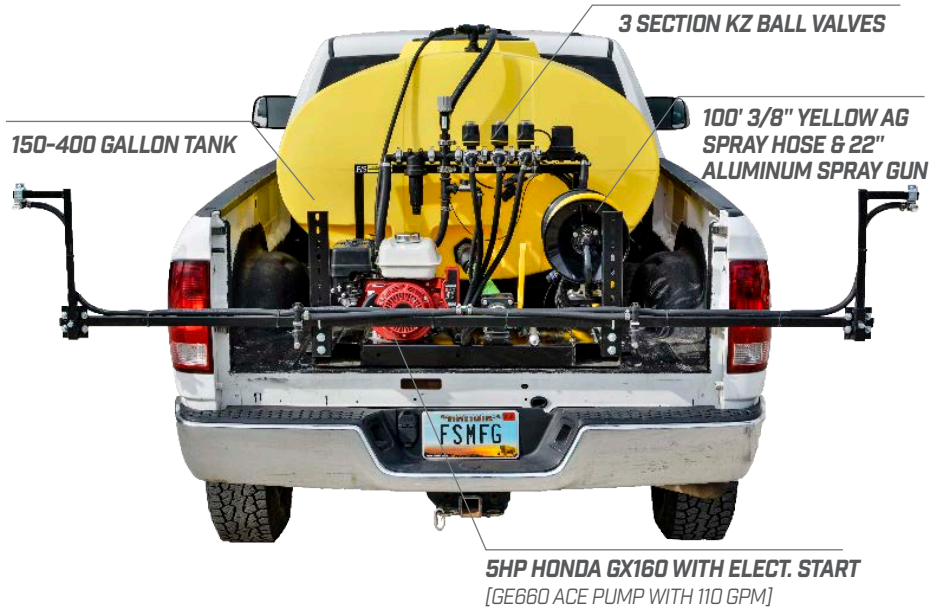

TRUCK-MOUNT SPRAYERS

3 SECTION CONTROL

TURFJET WIDE ANGLE TIPS

BOOMINATOR NOZZLES

TRUCK-MOUNT **SKID SPRAYER**

- 744 TeeJet Electric Controller
- Spray Pattern up to 42'
- 3 Section KZ Ball Valves
- 5HP Honda GX160 with Electric Start
- GE660 Ace Pump with 110 GPM & 95 PSI
- Adjustable Boom Height
- 100' 3/8" Yellow Ag Spray Hose and 22" Aluminum Spray Gun

Part#	Tank Size
FS TRUCK SKID SPRAYER 300	300
FS TRUCK SKID SPRAYER 400	400

ACCESSORIES:

Part#
FS TRUCK SKID BOOMLESSBOOMINATOR*-3

**Multiple Sizes Available*

GOLF COURSE **SKID SPRAYER**

- 150 Gallon Tank
- KZ Ball Valve
- 5HP Honda GX160 with Electric Start
- GE85 Ace Pump
- Adjustable Boom Height

Part#	Tank Size
FS TRUCK SKID SPRAYER 150	150

FOR BOOM/BOOMLESS SYSTEM OPTIONS

SEE PAGES 10-12

TRUCK-MOUNT SPRAYERS